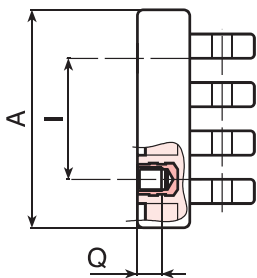

O450

UNIVERSAL HINGE WITH FEMALE THREADED INSERT FOR MOUNTING ON STRAIGHT DOOR

Material:

Reinforced polyamide.
Oils and greases resistant.

Surface:

Satin.

Colour:

Black (RAL 9011).

Inserts:

- Zinc plated steel pin.
- Brass blind threaded bush (tolerance 6H).
- (*) Zinc plated steel blind threaded bush. (tolerance 6H)

SPECIAL REQUESTS:

- None.

art.	I	C	A	B	L	F	h	h1	H	d	R	d1 6H	Q	g	F1 (N)	F2 (N)
● O45030.TM0501	15	18	30	17	35	18	11	19	25	4	11	M5	8	26	1180	1130
● O45054.TM0601	30	22	54	21	44	22	13	22	30	5	15	M6	7	58	1520	2980
● O45078.TM0801	42	32	78	30	61	30	18	31	42	8	21	(*) M8	10	178	885	2875