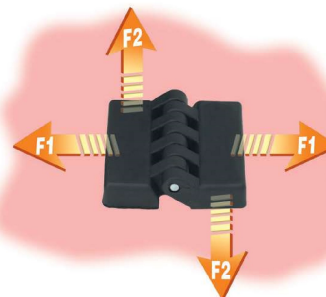

O450

UNIVERSAL HINGE WITH FEMALE THREADED INSERT FOR MOUNTING ON STRAIGHT DOOR

Material:

Reinforced polyamide.
Oils and greases resistant.

Surface:

Satin.

Colour:

Black (RAL 9011).

Inserts:

- Zinc plated steel pin.
- Brass blind threaded bush (tolerance 6H).
- (*) Zinc plated steel blind threaded bush. (tolerance 6H)

SPECIAL REQUESTS:

- None.

art.	I	C	A	B	L	F	h	h1	H	d	R	d1 6H	Q	g	F1 (N)	F2 (N)
● O45030.TM0501	15	18	30	17	35	18	11	19	25	4	11	M5	8	26	1180	1130
● O45054.TM0601	30	22	54	21	44	22	13	22	30	5	15	M6	7	58	1520	2980
● O45078.TM0801	42	32	78	30	61	30	18	31	42	8	21	(*) M8	10	178	885	2875