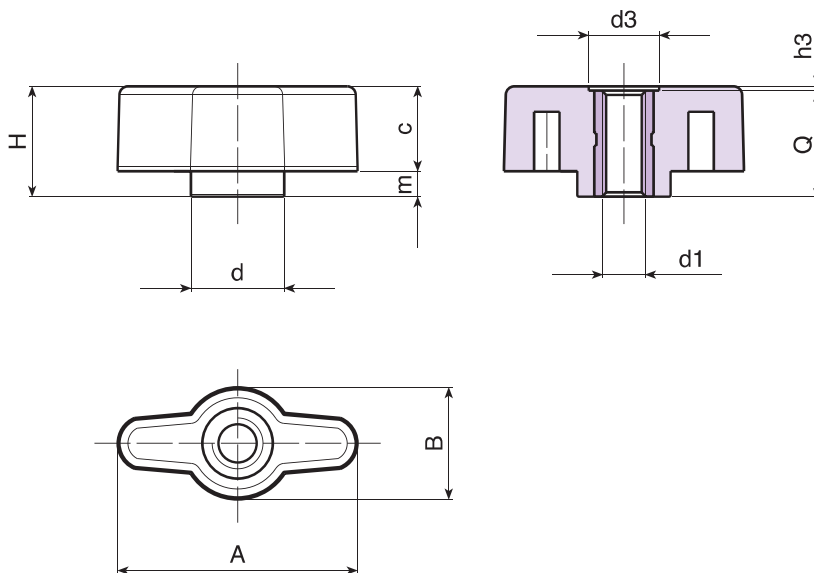

# 28<sub>MM</sub>. WINGNUT WITH FEMALE RIGHT THROUGH THREADED INSERT

# L748

**Material:**

Reinforced polyamide.  
Oils and greases resistant.

**Surface:**

Satin.

**Colour:**

Black (RAL 9011).

**Main Insert:**

Brass right through threaded bush (tolerance 6H).

**SPECIAL REQUEST:**

- It is possible to supply the inserts in different materials, on request and for quantities.
- It is possible to supply colours as shown in the table at pag. L-27, on request and for quantities.