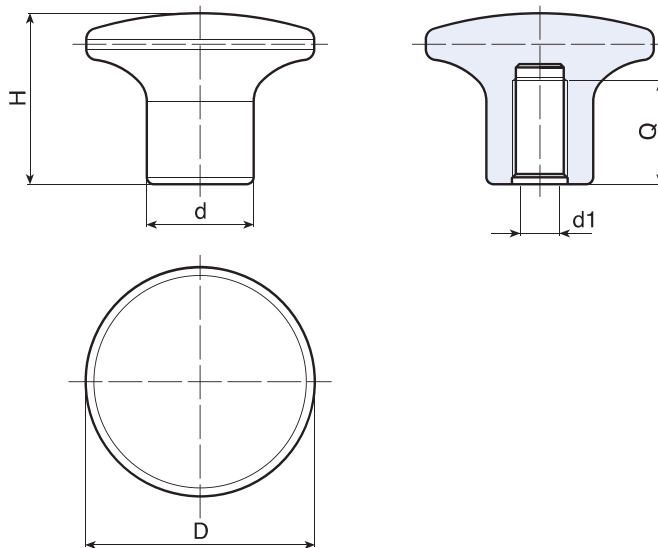

I118

PA6
+GF

UL94
HB

MUSHROOM KNOB WITH THREADED PLASTIC BORE

Material:

Reinforced polyamide.
Oils and greases resistant.

Surface:

Satin.

Colour:

Black (RAL 9011).

Hole:

Female threaded blind hole obtained by moulding the plastic. (tolerance in not applicable).

SPECIAL REQUEST:

- It is possible to supply colours as shown in the table at pag. I-23, on request and for quantities.

| | art. | D | H | d | d1 | Q | g |
|---|---------------|----|------|----|-----|----|----|
| ● | I11822.TM0401 | 22 | 17 | 11 | M04 | 12 | 4 |
| ● | I11822.TM0501 | 22 | 17 | 11 | M05 | 12 | 4 |
| ● | I11822.TM0601 | 22 | 17 | 11 | M06 | 12 | 4 |
| ● | I11826.TM0501 | 26 | 20,5 | 13 | M05 | 13 | 6 |
| ● | I11826.TM0601 | 26 | 20,5 | 13 | M06 | 13 | 6 |
| ● | I11826.TM0801 | 26 | 20,5 | 13 | M08 | 13 | 6 |
| ● | I11832.TM0501 | 32 | 24 | 15 | M05 | 15 | 10 |
| ● | I11832.TM0601 | 32 | 24 | 15 | M06 | 15 | 10 |
| ● | I11832.TM0801 | 32 | 24 | 15 | M08 | 15 | 10 |
| ● | I11845.TM0801 | 45 | 32 | 21 | M08 | 21 | 26 |
| ● | I11845.TM1001 | 45 | 32 | 21 | M10 | 21 | 25 |
| ● | I11845.TM1201 | 45 | 32 | 21 | M12 | 21 | 25 |
| ● | I11845.TM1401 | 45 | 32 | 21 | M14 | 21 | 23 |