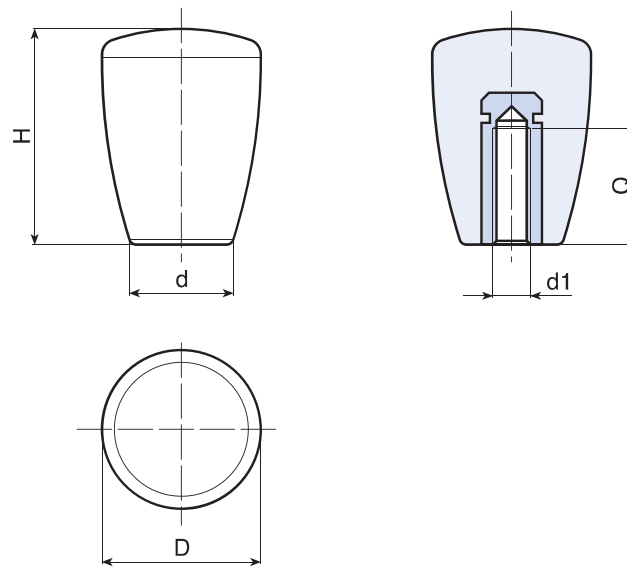

CONICAL KNOB WITH FEMALE THREADED INSERT

I107

Material:

Reinforced polyamide.
Oils and greases resistant.

Surface:

Satin.

Colour:

Black (RAL 9011).

Main Insert:

Brass blind threaded bush (tolerance 6H).

SPECIAL REQUEST:

- It is possible to supply the inserts in different materials, on request and for quantities.
- It is possible to supply colours as shown in the table at pag. I-23, on request and for quantities.
(*) ATTENTION: Reduced colour range.

	art.	D	H	d	d1 6H	Q	g
●	I10721.TM0401	21	28	13	M04	10	14
●	I10721.TM0501	21	28	13	M05	10	13
●	I10721.TM0601	21	28	13	M06	10	13
●	I10725.TM0601	25	34	17	M06	10	18
●	I10725.TM0801	25	34	17	M08	13	20
●	I10725.TM1001	25	34	17	M10	14	22
●	I10732.TM0801	32	43	21	M08	14	40
●	I10732.TM1001	32	43	21	M10	14	40
●	I10732.TM1201	32	43	21	M12	18	44
●	I10743.TM1001	43	58	27	(*) M10	18	90
●	I10743.TM1201	43	58	27	(*) M12	18	90
●	I10743.TM1401	43	58	27	(*) M14	19	92