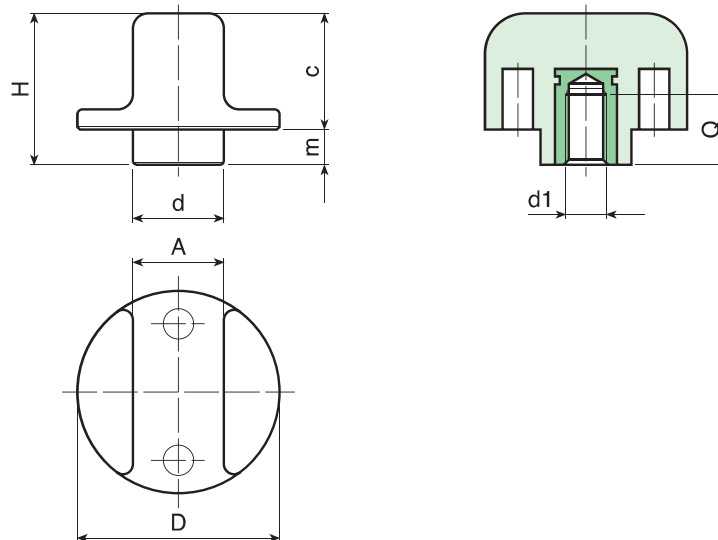

KNOB WITH THREADED FEMALE INSERT

G794

Material:

Reinforced polyamide.
Oils and greases resistant.

Surface:

Satin.

Colour:

Black (RAL 9011).

Main Insert:

Brass blind threaded bush (tolerance 6H).

SPECIAL REQUEST:

- It is possible to supply the inserts in different materials, on request and for quantities.
- It is possible to supply colours as shown in the table at pag. G-27, on request and for quantities.

	art.	D	H	d	A	c	m	d1 6H	Q	g
●	G79425.TM0501	25	20	12	10	15	5	M05	11	8
●	G79425.TM0601	25	20	12	10	15	5	M06	9	9
●	G79425.TM0801	25	20	12	10	15	5	M08	8	10
●	G79440.TM0801	40	30	18	18	22	7	M08	15	25
●	G79540.TM1001	40	30	18	18	22	7	M10	14	26
●	G79440.TM1201	40	30	18	18	22	7	M12	14	28