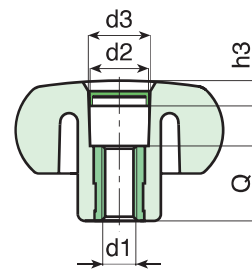

G745-G746

4-LOBE HANDWHEEL WITH CAP WITH THREADED FEMALE INSERT BLIND AND RIGHT THROUGH

Material:

Reinforced polyamide. Oils and greases resistant.

Surface: Satin.

Colour: Black (RAL 9011).

Central Cap: Grey polyamide (RAL 7035 cod. 13).

G746: Brass right through threaded bush (tolerance 6H).

SPECIAL REQUEST:

- It is possible to supply the inserts in different materials, on request and for quantities.
- It is possible to supply colours as shown in the table at pag. G-27, on request and for quantities.

Version G746: with right through threaded insert.

	art.	D	H	d	c	m	d3	h3	d1 6H	Q	Δ g
●	G74640.TM0501	40,5	29,5	15,5	18,5	11	20	7,5	M05	18	17
●	G74640.TM0601	40,5	29,5	15,5	18,5	11	20	7,5	M06	18	17
●	G74640.TM0801	40,5	29,5	15	18,5	11	20	7,5	M08	18	18
●	G74640.TM1001	40,5	29,5	17,5	18,5	11	20	7,5	M10	18	22
●	G74640.TM1201	40,5	29,5	21	18,5	11	20	7,5	M12	18	26
●	G74650.TM0601	49	32	20,5	21,5	11	20	7,5	M06	18	31
●	G74650.TM0801	49	32	20,5	21,5	11	20	7,5	M08	18	38
●	G74650.TM1001	49	32	20,5	21,5	11	20	7,5	M10	18	39
●	G74650.TM1201	49	32	20,5	21,5	11	20	7,5	M12	18	43
●	G74660.TM0801	59	40	23	25	15	22	7,5	M08	18	54
●	G74660.TM1001	59	40	23	25	15	22	7,5	M10	18	56
●	G74660.TM1201	59	40	23	25	15	22	7,5	M12	18	61
●	G74660.TM1401	59	40	23	25	15	22	7,5	M14	18	64