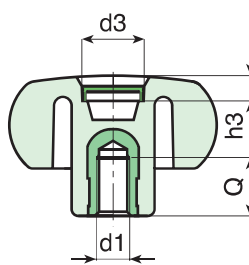

G745-G746

4-LOBE HANDWHEEL WITH CAP WITH THREADED FEMALE INSERT BLIND AND RIGHT THROUGH

Material:

Reinforced polyamide. Oils and greases resistant.

Surface: Satin.

Colour: Black (RAL 9011).

Central Cap: Grey polyamide (RAL 7035 cod. 13).

G746: Brass right through threaded bush (tolerance 6H).

SPECIAL REQUEST:

- It is possible to supply the inserts in different materials, on request and for quantities.
- It is possible to supply colours as shown in the table at pag. G-27, on request and for quantities.

Version G746: with right through threaded insert.

	art.	D	H	d	c	m	d3	h3	d1 6H	Q	Δ g
●	G74640.TM0501	40,5	29,5	15,5	18,5	11	20	7,5	M05	18	17
●	G74640.TM0601	40,5	29,5	15,5	18,5	11	20	7,5	M06	18	17
●	G74640.TM0801	40,5	29,5	15	18,5	11	20	7,5	M08	18	18
●	G74640.TM1001	40,5	29,5	17,5	18,5	11	20	7,5	M10	18	22
●	G74640.TM1201	40,5	29,5	21	18,5	11	20	7,5	M12	18	26
●	G74650.TM0601	49	32	20,5	21,5	11	20	7,5	M06	18	31
●	G74650.TM0801	49	32	20,5	21,5	11	20	7,5	M08	18	38
●	G74650.TM1001	49	32	20,5	21,5	11	20	7,5	M10	18	39
●	G74650.TM1201	49	32	20,5	21,5	11	20	7,5	M12	18	43
●	G74660.TM0801	59	40	23	25	15	22	7,5	M08	18	54
●	G74660.TM1001	59	40	23	25	15	22	7,5	M10	18	56
●	G74660.TM1201	59	40	23	25	15	22	7,5	M12	18	61
●	G74660.TM1401	59	40	23	25	15	22	7,5	M14	18	64