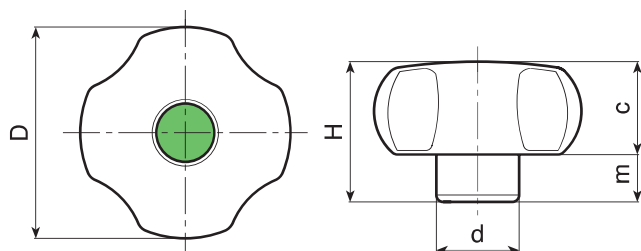

G745-G746

4-LOBE HANDWHEEL WITH CAP WITH THREADED FEMALE INSERT BLIND AND RIGHT THROUGH

Material:

Reinforced polyamide. Oils and greases resistant.

Surface: Satin.

Colour: Black (RAL 9011).

Central Cap: Grey polyamide (RAL 7035 cod. 13).

Alternative Cap Colour:

Orange (RAL 2004 cod. 02) Blue (RAL 5015 cod. 07)

Yellow (RAL 1021 cod. 10) Green (RAL 6024 cod. 17)

Red (RAL 3000 cod. 16) Black (RAL 9011 cod. 01)

Main Insert:

G745: Brass blind threaded bush (tolerance 6H).

G746: Brass right through threaded bush (tolerance 6H).

SPECIAL REQUEST:

- It is possible to supply the inserts in different materials, on request and for quantities.
- It is possible to supply colours as shown in the table at pag. G-27, on request and for quantities.

Version G746: with right through threaded insert.

	art.	D	H	d	c	m	d3	h3	d1 6H	Q	Δ g
●	G74640.TM0501	40,5	29,5	15,5	18,5	11	20	7,5	M05	18	17
●	G74640.TM0601	40,5	29,5	15,5	18,5	11	20	7,5	M06	18	17
●	G74640.TM0801	40,5	29,5	15	18,5	11	20	7,5	M08	18	18
●	G74640.TM1001	40,5	29,5	17,5	18,5	11	20	7,5	M10	18	22
●	G74640.TM1201	40,5	29,5	21	18,5	11	20	7,5	M12	18	26
●	G74650.TM0601	49	32	20,5	21,5	11	20	7,5	M06	18	31
●	G74650.TM0801	49	32	20,5	21,5	11	20	7,5	M08	18	38
●	G74650.TM1001	49	32	20,5	21,5	11	20	7,5	M10	18	39
●	G74650.TM1201	49	32	20,5	21,5	11	20	7,5	M12	18	43
●	G74660.TM0801	59	40	23	25	15	22	7,5	M08	18	54
●	G74660.TM1001	59	40	23	25	15	22	7,5	M10	18	56
●	G74660.TM1201	59	40	23	25	15	22	7,5	M12	18	61
●	G74660.TM1401	59	40	23	25	15	22	7,5	M14	18	64