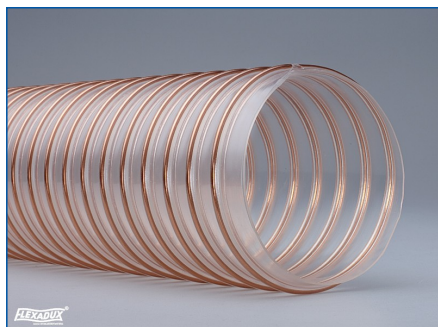

# FLEXADUX® P 7 OL PU AE

**Medium weight and flexible  
Polyurethane ducting**

**Material:**

Polyether- Polyurethane,  
clear

**Single Length:**

10 and 15 m

**Temperature Resistance:**

- 40° up to + 100° C

**Applications:**

Suction and conveying of abrasive particles or granules

**Properties:**

Resistant to hydrolysis and microbes, very smooth bore, very good abrasion resistance, flexible at low temperatures, good resistance to oil and petrols, free of halogens and softeners