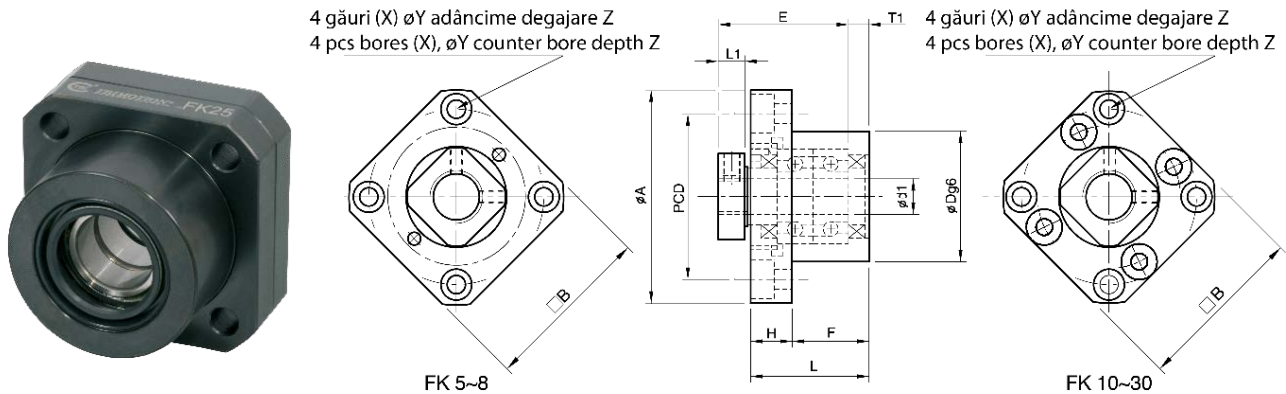

LAGĂRE FUS ȘURUB SUPPORT UNITS

TIP FK FK TYPE

Cod Code		Tip Type	Rulment Bearing	d1	L	H	F	E	Dg6	A	PCD	B	L1	T1	X	Y	Z
Rulment de calitate Quality bearing	Rulment chinezesc Chinese bearing			(mm)													
82.008.002	82.021.002	FK5	605	5	16.5	6	10.5	18.5	20	34	26	26	5.5	3.5	3.4	6.5	4
82.008.003	82.021.003	FK6	706A P5	6	20	7	13	22	22	36	28	28	5.5	3.5	3.4	6.5	4
82.008.005	82.021.005	FK8	708A P5	8	23	9	14	26	28	43	35	35	7	4	3.4	6.5	4
82.008.007	82.021.007	FK10	7000A P5	10	27	10	17	29.5	34	52	42	42	7.5	5	4.5	8	4
82.008.009	82.021.009	FK12	7001A P5	12	27	10	17	29.5	36	54	44	44	7.5	5	4.5	8	4
82.008.012	82.021.012	FK15	7002A P5	15	32	15	17	36	40	63	50	52	10	6	5.5	9.5	6
82.008.014	82.021.014	FK17	7203A P5	17	45	22	23	47	50	77	62	61	11	9	6.6	11	10
82.008.017	82.021.017	FK20	7204A P5	20	52	22	30	50	57	85	70	68	8	10	6.6	11	10
82.008.022	82.021.022	FK25	7205A P5	25	57	27	30	60	63	98	80	79	13	10	9	15	13
82.008.027	82.021.027	FK30	7206A P5	30	62	30	32	61	75	117	95	93	11	12	11	17.5	15